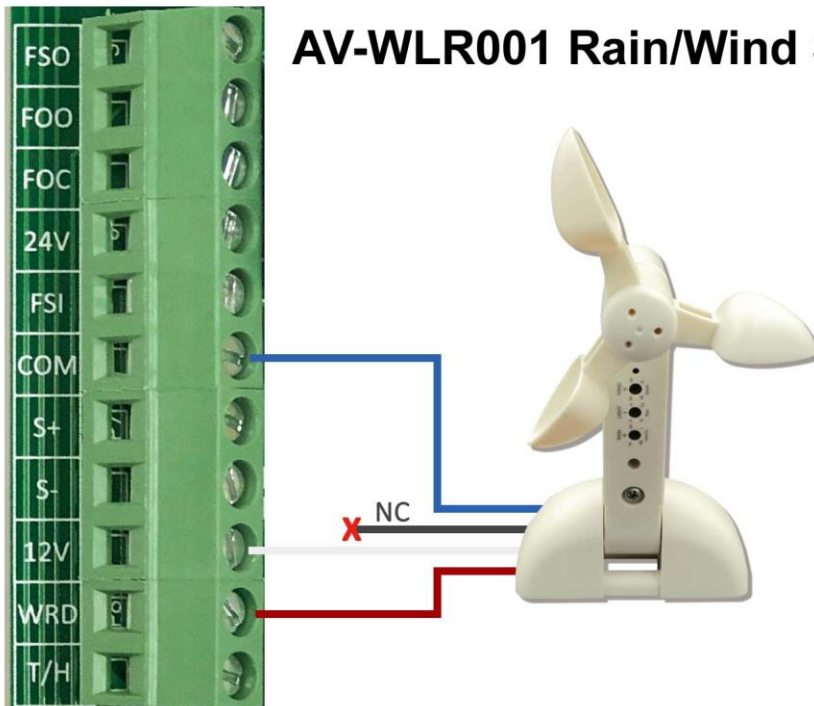

Wiring Guide for Optional Sensors

AV-RS001 Rain Sensor

Controller	RS001
Terminal	Cable
24V	White
COM	Blue+Black
WRD	Brown

AV-WLR001 Rain/Wind Sensor

Controller	WLR001
Terminal	Cable
12V	White
COM	Blue
WRD	Brown