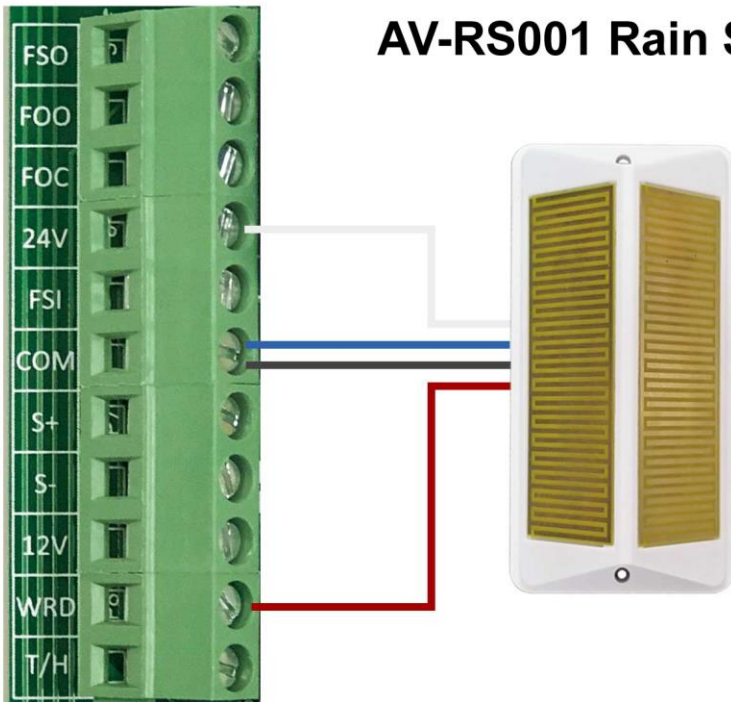

Wiring Guide for Optional Sensors

AV-RS001 Rain Sensor

Controller	RS001
Terminal	Cable
24V	White
COM	Blue+Black
WRD	Brown

AV-WLR001 Rain/Wind Sensor

Controller	WLR001
Terminal	Cable
12V	White
COM	Blue
WRD	Brown